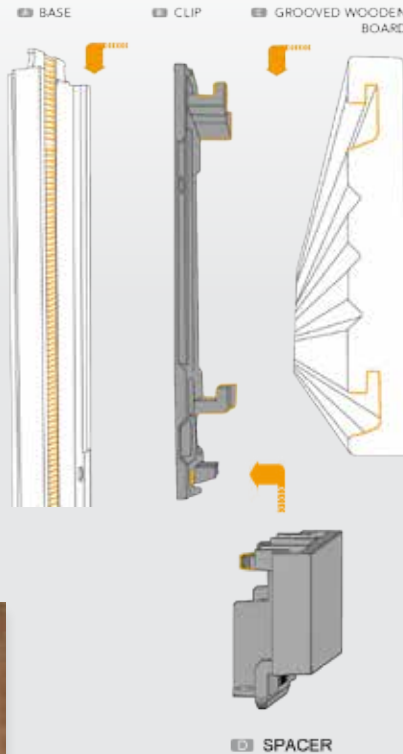

Openwork cladding with possible spacing of 5.5, 10, 20 ou 30mm

THE CONCEPT: SIMPLE, FAST, INVISIBLE

OUR SELECTED WOODEN SPECIES

WOODEN SPECIES	THERMO	60 mm	100 mm	140 mm
Padauk		●	●	
Ayous	●	●	●	●
Northern Pine	●	●	●	●
European Ash	●	●	●	●
Iroko		●	●	
Yellow Pine	●	●		●

LET PLACE TO YOUR IMAGINATION!

THE ADVANTAGES OF *Techniclic*[®]

- › Complete system
- › In-and outside installation
- › Horizontal and vertical installation
- › 3 boards widths
- › Millimetric precision
- › Invisible fixation
- › Ease of installation
- › Rot-proof wood
- › Thermo-treated & certified FSC/PEFC